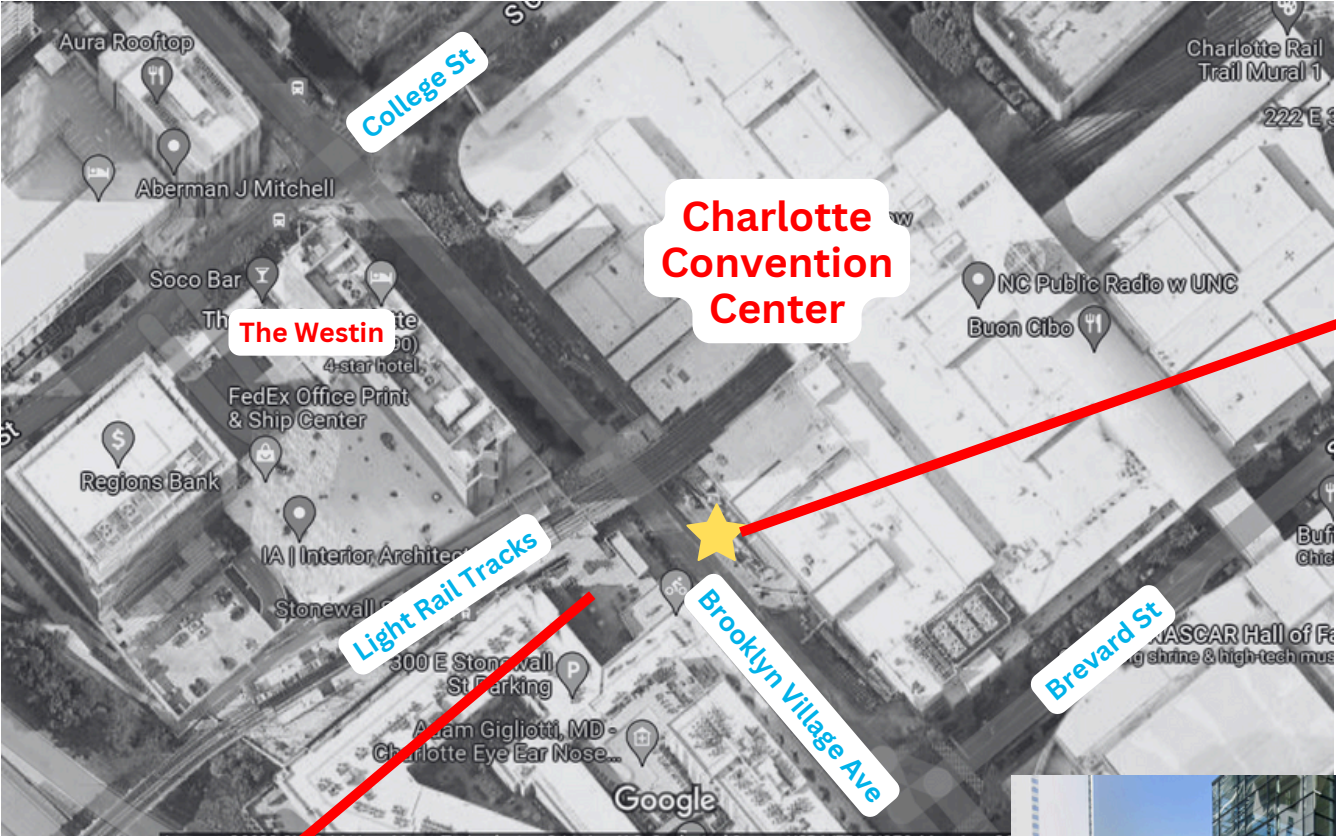

Charlotte Convention Center Loading Dock

Loading Dock Entrance

Please plan your route to turn RIGHT off of Brooklyn Village Ave & into the dock entrance.

Whole Foods
400 E Brooklyn Village Ave