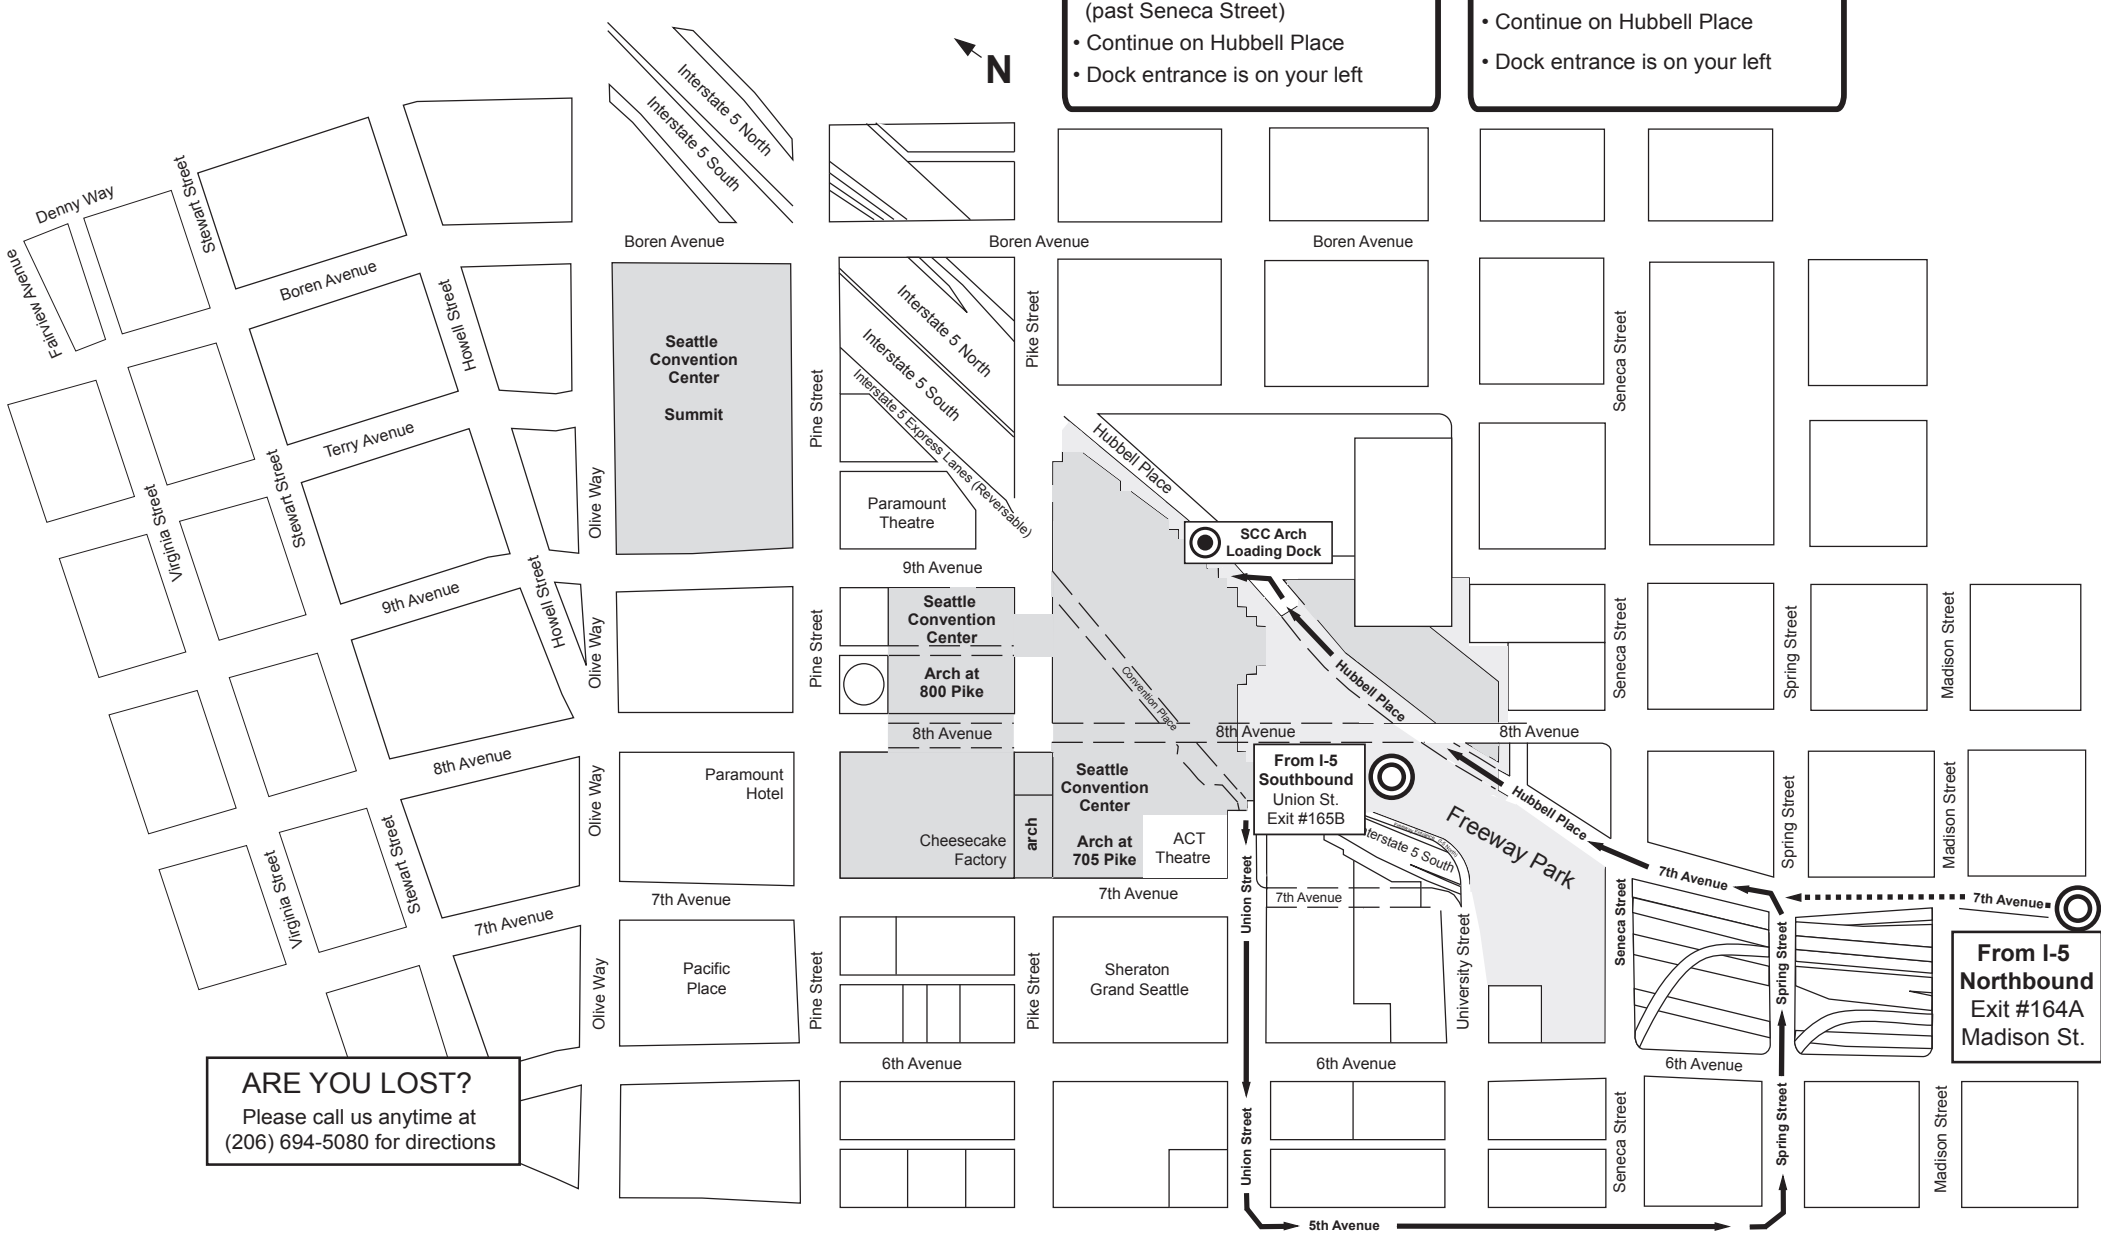

# Seattle Convention Center

**Arch Loading Dock**  
**1315 Hubbell Place**

**LOAD AND UNLOAD ONLY - NO PARKING**

**FROM I-5 SOUTHBOUND**

- Interstate 5 Southbound
- Union Street exit (#165B)
- Union Street to 5th Avenue
- Left on 5th Avenue
- Left on Spring Street
- Left on 7th Avenue
- 7th Avenue becomes Hubbell Place (past Seneca Street)
- Continue on Hubbell Place
- Dock entrance is on your left

**FROM I-5 NORTHBOUND**

- Interstate 5 Northbound
- Madison Street exit (164A) takes you to 7th Avenue
- Continue straight on 7th Avenue (get into middle lane)
- 7th Avenue becomes Hubbell Place (past Seneca Street)
- Continue on Hubbell Place
- Dock entrance is on your left

**ARE YOU LOST?**  
 Please call us anytime at  
 (206) 694-5080 for directions

**From I-5 Northbound**  
 Exit #164A  
 Madison St.